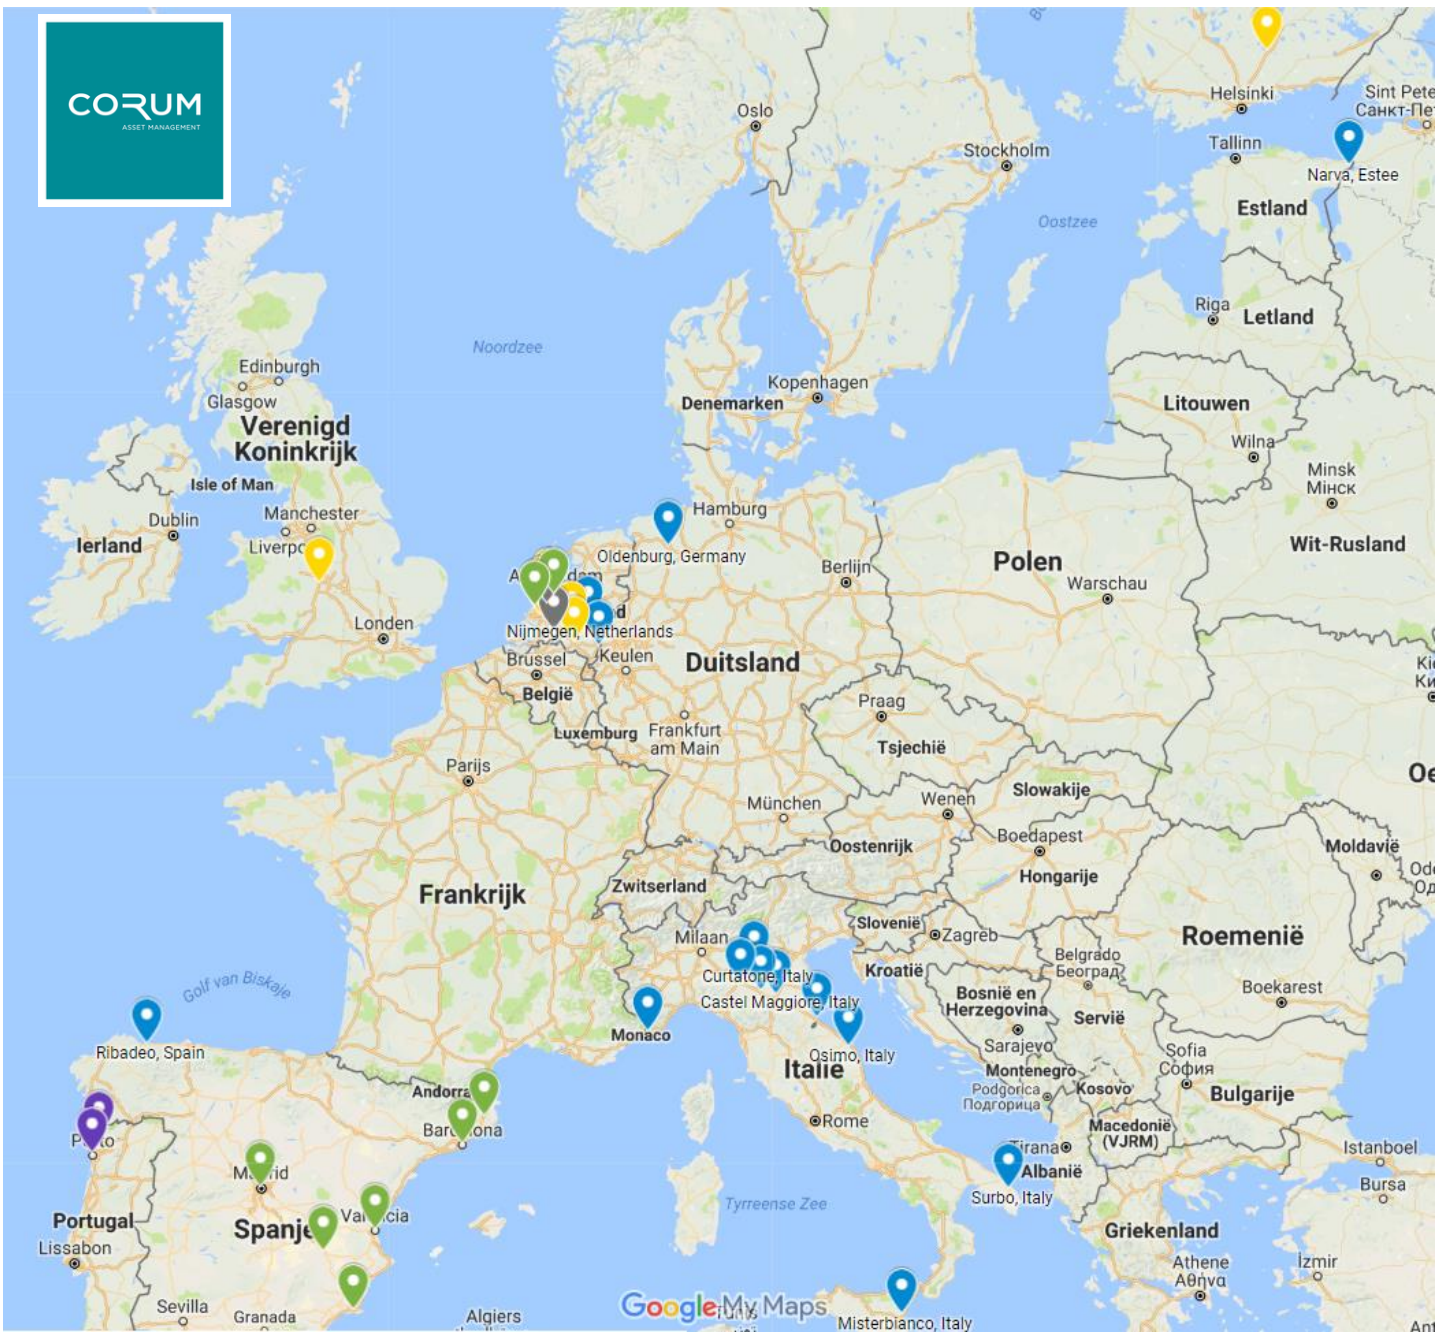

Office

 Individuele stijl

-  Oldbury, England
-  Lahti, Finland
-  Rotterdam, Netherlands
-  Rosmalen, Netherlands
-  Hoofddorp, Netherlands
-  Eindhoven, Netherlands
-  Leiderdorp, Netherlands
-  Leiden, Netherlands

Warehouse

 Individuele stijl

-  Oosterhout, Netherlands
-  Alphen aan den Rijn, Netherlands

Hotel

 Individuele stijl

-  Amstelveen, Netherlands
-  The Hague, Netherlands
-  Cartagena, Spain
-  Albacete, Spain
-  Barcelona, Spain
-  Gerona, Spain
-  Madrid, Spain
-  Valencia, Spain

School

 Individuele stijl

-  Braga, Portugal
-  Porto, Portugal

SGS

SEARCH

Google My Maps